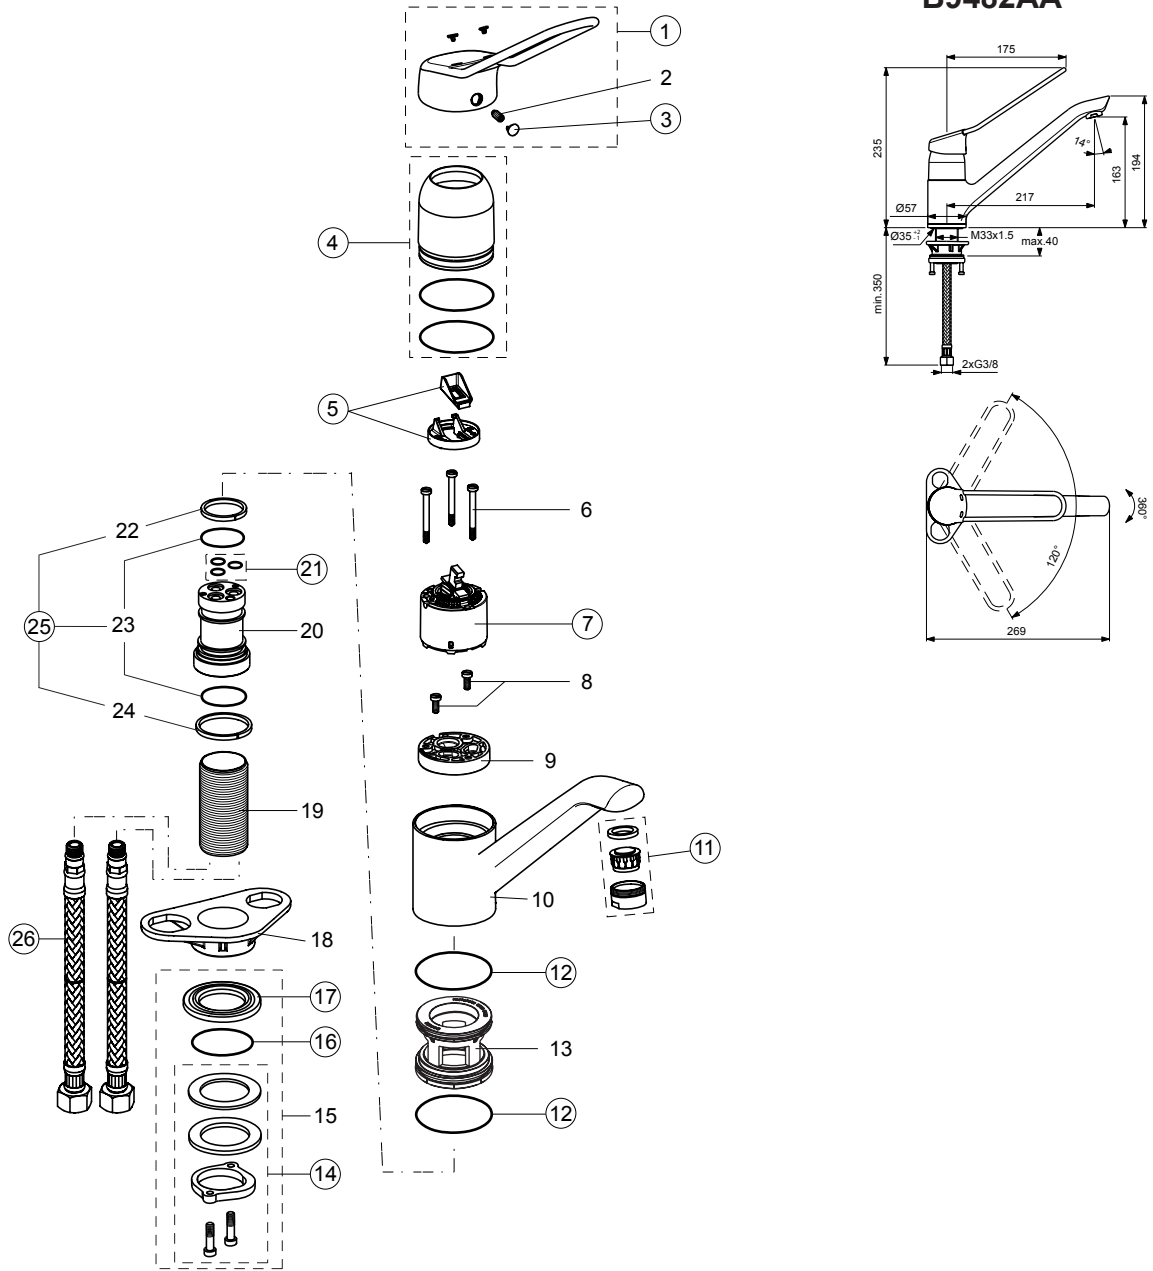

B9482AA

Pos.	Signify	Spare parts-Nr.	Quantity	Pos.	Signify	Spare parts-Nr.	Quantity
1	Loop handle 170mm, red/blue inserts-compl.	B9471AA	1 Pcs.	14	Connecting group	B960255NU	1 Pcs.
2	Screw M5x10		1 Pcs.	15	Assembly for kitchen		1 Pcs.
3	Cap decorative	B960473AA	1 Pcs.	16	O-Ring Ø42.52x2.62	A960276NU	1 Pcs.
4	Cap for sink	B960247AA	1 Pcs.	17	Brass rosette	B960440AA	1 Pcs.
5	Volume stop	A860700NU	1 Pcs.	18	U plate support bracket fixing kit		1 Pcs.
6	Screw M4x39		3 Pcs.	19	Shank M33x1.5		1 Pcs.
7	Cartridge Ø47mm	A960500NU	1 Pcs.	20	Manifold M33x1.5		1 Pcs.
8	Oval-head screw M4x10		2 Pcs.	21	O-Ring Ø7x2	B960230NU	3 Pcs.
9	Adapter		1 Pcs.	22	Gleitring 27.3-31.7-3		1 Pcs.
10	Body kitchen		1 Pcs.	23	O-Ring Ø26.64x2.62		2 Pcs.
11	Casc.perlator M24x1-A	B960411AA	1 Pcs.	24	Gleitring 34.6-38.9-3		1 Pcs.
12	O-Ring Ø44x2	A961338NU	2 Pcs.	25	Service kit spout	B960231NU	1 Set
13	Bushing for kitchen		1 Pcs.	26	Flex pexhose G3/8	B960474NU	1 Pcs.
					M10x1A/ Ø6.2/L400		