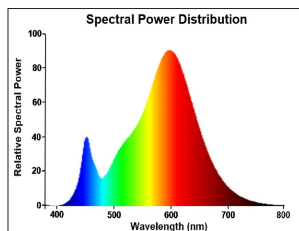

ToLEDo Retro Candle

ToLEDo RT Candle V5 CL 806LM 827 E14 SL
0029376

Product EAN number

5410288293769

PHOTOMETRY