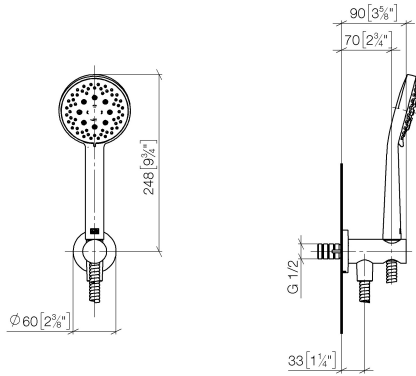

Hand shower set with integrated shower holder FlowReduce - Brushed Dark Bronze (PVD)

SERIES SPECIFIC

27 813 660 Product version from 9/1/2025

- spray head Ø 100mm
- Three or five settings: PURIFY RAIN, COMPACT SOFT FLOW, COMPACT AQUAPRESSURE FLOW, max. flow rate 6.8 l/min (at 3 bar)
- Function from: 6 l/min
- inherently safe from back flow
- with anti-scale system
- metal shower hose 1250mm with integrated anti-twist protection

Recommended miscellaneous

- Concealed wall elbow -**
- min. recess depth 90 mm
 - max. recess depth 163 mm

35 085 970 90

Hand shower set with integrated shower holder FlowReduce - Brushed Dark Bronze (PVD)

SERIES SPECIFIC

27 813 660 Product version from 9/1/2025

mm [inches]

27 813 660 Product version from 9/1/2025

Spare parts list

No.	Item Number	Name	Quantity used	Delivery time
11	90 30 02 008 00-43	hose	1.00	-
Spare part can no longer be ordered, please order the replacement item				
8	90 24 03 325 00 90	nipple	1.00	14
6	90 31 11 112 00 90	Mounting Threaded pin M5 x 6 mm -	1.00	14
10	90 14 20 026 00 90	Washer 14 x 8 x 2 mm Centellen WS 3820 -	1.00	14
2	09 18 40 216 90	Sleeve 29 x 32 x 29 mm -	1.00	14
7	90 27 66 029 00-43	rosette	1.00	-
Spare part can no longer be ordered, please order the replacement item				
4	09 14 10 213 90	O-Ring EPDM 70 12,0 x 1,5 mm -	1.00	14
3	90 11 03 137 00-43	connection	1.00	-
Spare part can no longer be ordered, please order the replacement item				
5	90 23 01 131 00 90	Back-flow preventer -	1.00	14
9	04 31 11 115 00 90	bag with threaded pin M4 x 20 mm -	1.00	14
1	90 12 11 143 30-43	shower	1.00	-
Spare part can no longer be ordered, please order the replacement item				