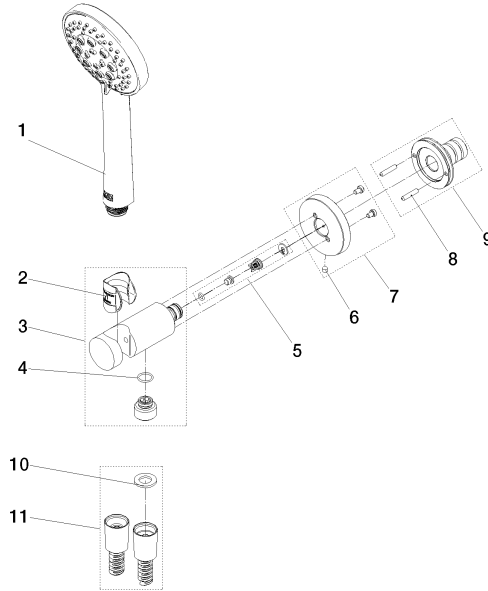

Hand shower set with integrated shower holder FlowReduce - Brushed Dark Bronze (PVD)

SERIES SPECIFIC

27 813 660 Product version from 9/1/2025

- spray head Ø 100mm
- Three or five settings: PURIFY RAIN, COMPACT SOFT FLOW, COMPACT AQUAPRESSURE FLOW, max. flow rate 6.8 l/min (at 3 bar)
- Function from: 6 l/min
- inherently safe from back flow
- with anti-scale system
- metal shower hose 1250mm with integrated anti-twist protection

Recommended miscellaneous

- Concealed wall elbow -**
- min. recess depth 90 mm
 - max. recess depth 163 mm

35 085 970 90

Hand shower set with integrated shower holder FlowReduce - Brushed Dark Bronze (PVD)

SERIES SPECIFIC

27 813 660 Product version from 9/1/2025

mm [inches]

27 813 660 Product version from 9/1/2025

Spare parts list

No.	Item Number	Name	Quantity used	Delivery time
11	90 30 02 008 00-43	hose	1.00	-
Spare part can no longer be ordered, please order the replacement item				
8	90 24 03 325 00 90	nipple	1.00	14
6	90 31 11 112 00 90	Mounting Threaded pin M5 x 6 mm -	1.00	14
10	90 14 20 026 00 90	Washer 14 x 8 x 2 mm Centellen WS 3820 -	1.00	14
2	09 18 40 216 90	Sleeve 29 x 32 x 29 mm -	1.00	14
7	90 27 66 029 00-43	rosette	1.00	-
Spare part can no longer be ordered, please order the replacement item				
4	09 14 10 213 90	O-Ring EPDM 70 12,0 x 1,5 mm -	1.00	14
3	90 11 03 137 00-43	connection	1.00	-
Spare part can no longer be ordered, please order the replacement item				
5	90 23 01 131 00 90	Back-flow preventer -	1.00	14
9	04 31 11 115 00 90	bag with threaded pin M4 x 20 mm -	1.00	14
1	90 12 11 143 30-43	shower	1.00	-
Spare part can no longer be ordered, please order the replacement item				