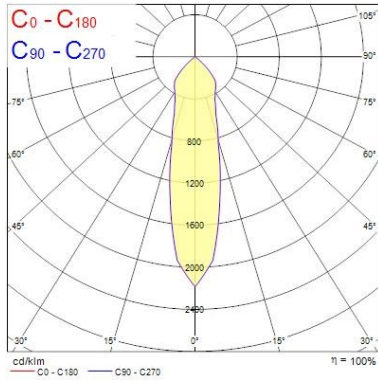

Expospot 90 cardan square EXPOSPOT 90 MONO HE RA90 3000K NB WHITE 2070047

0.5	0.22	E(0°) E(C0)	22174 10330
1.0	0.45	E(0°) E(C0)	5543 2532
1.5	0.67	E(0°) E(C0)	2484 1148
2.0	0.89	E(0°) E(C0)	1396 646
2.5	1.12	E(0°) E(C0)	887 413
3.0	1.34	E(0°) E(C0)	616 287

Distance [m]   Cone diameter [m]   Illuminance [lx]
C0 - C180 (Half beam angle: 25.2°)

TECHNICAL DRAWINGS