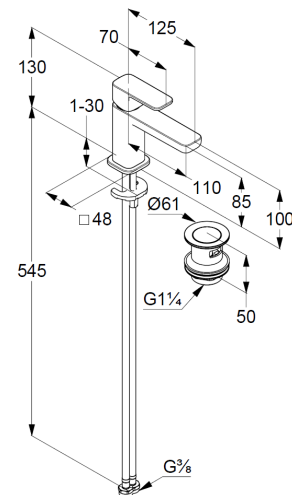

Technische Daten/ Technical Data

KLUDI RENON, SmartStart
single lever basin mixer 85
DN 15

Ref.: 422675375

Finishes:
53 matt white

Product description
Manufacturer KLUDI GmbH & Co. KG
Typ: KLUDI RENON, SmartStart
single lever basin mixer 85
Ref.: 422675375

basin mixer
single lever mixer
1-hole mounted
solid lever, metal
aerator M18,5 PCA
ceramic cartridge with hot water safety device
middle position cold water
flow rate at 3 bar 4,5 l/min.
flexible hoses G3/8 DVGW approved
rapid installation set
push open waste G1 1/4
for washbasin with overflow
EU taxonomy: max. 6 l/min. -
Substantial Contribution (SC) possible

Produktabbildung/ Product picture

Maßzeichnung/ Dimensional drawing

Durchfluss/ Flow rate