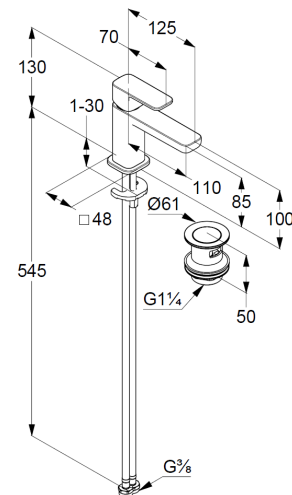

basin mixer  
single lever mixer  
1-hole mounted  
solid lever, metal  
aerator M18,5 PCA  
ceramic cartridge with hot water safety device  
middle position cold water  
flow rate at 3 bar 4,5 l/min.  
flexible hoses G3/8 DVGW approved  
rapid installation set  
push open waste G1 1/4  
for washbasin with overflow  
EU taxonomy: max. 6 l/min. -  
Substantial Contribution (SC) possible

### Produktabbildung/ Product picture

### Maßzeichnung/ Dimensional drawing