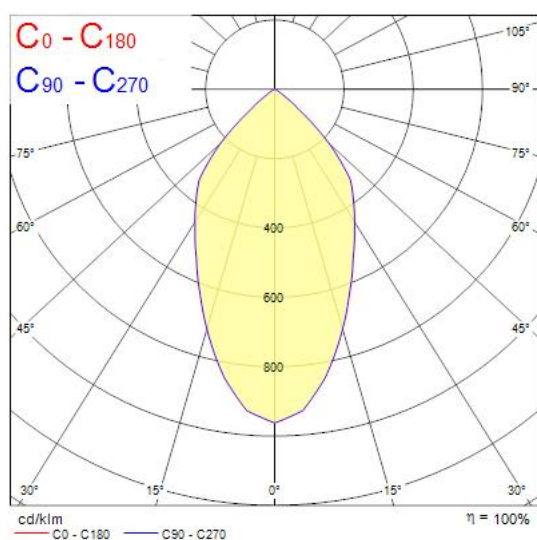

Concord

EXPOSPOT 90 ADJUSTABLE HE RA90 4000K WB WHITE 2070040

Control gear type	Electronic ballast
Control gear mounting	Remote
Housing colour	White
IP rating	IP20
IK rating	IK02
Product EAN number	5025768700400
Warranty	5 years

Photometry