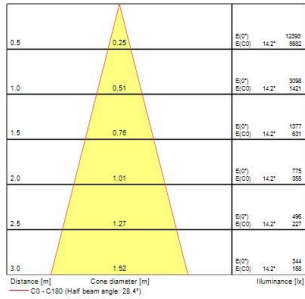

Myriad Deco IP65 White Bezel MYRIAD DECO IP65 SPOT 4000K PHDM WHITE WBEZ 2058864

TECHNICAL DRAWINGS