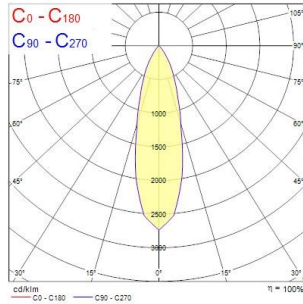

Myriad Deco IP65 White Bezel

MYRIAD DECO IP65 SPOT 4000K PHDM WHITE WBEZ
2058864

Product features

- MYRD IP ST 4K PHDM WHT WBEZ

PRODUCT OVERVIEW

Product name	MYRIAD DECO IP65 SPOT 4000K PHDM WHITE WBEZ
Technology	LED
Cap/Base	N/A
Housing	Aluminium
Mount	Ceiling recessed mounting
Environment	Interior
General application	Hospitality, Office, Residential & Consumer, Retail
ETIM Class	EC001744
Warranty	5 years
Useful luminous flux (Fuse)	1132
Fixture luminous flux (lm)	1132
Luminaire efficacy (lm/W)	113
LOR (%)	100
Correlated colour temperature (k)	4000
Light colour	Neutral White
CRI (Ra)	90
Colour Variation Initial (SDCM)	SDCM3
Beam Angle (°)	28
Photobiological Risk Group	RG1
Total power consumption (W)	10
Electrical protection	Class II
Control gear type	Electronic ballast
Dimming method	Other
Minimum dimming level (%)	10
Housing colour	White
IP rating	IP65/20
IK rating	IK02
Product EAN number	5025768588640

PHOTOMETRY

Myriad Deco IP65 White Bezel MYRIAD DECO IP65 SPOT 4000K PHDM WHITE WBEZ 2058864

TECHNICAL DRAWINGS