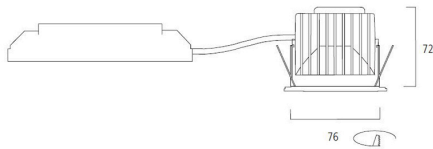

### Dimensions (mm)

Dimensions (mm)

### Physical data

Housing colour	White
IP rating	IP65/20
IK rating	IK02
Diffuser finish	Bezel (or Ring)
Nominal Product Height (mm)	72
Nominal Product Diameter (mm)	90
Weight (kg)	0.44
Recessed Depth (mm)	72

## Packaging

Product EAN number	5025768588640
Packaging single length / height (cm)	17.5
Packaging single width (cm)	15.0
Packaging single depth (cm)	17.5
DUN14 (inner)	05025768588640
Units per outer package	1
Packaging outer length / height (cm)	17.5
Packaging outer width (cm)	15.0
Packaging outer depth (cm)	17.5