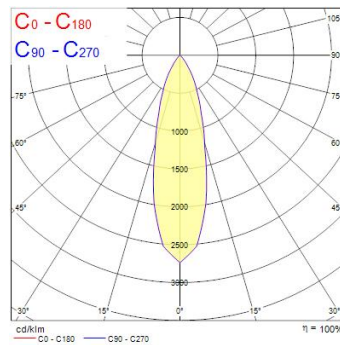

### Dimensions (mm)

Dimensions (mm)

### Photometrics

Distance [m]	Cone diameter [m]	E <sub>0°</sub> [lx]	E <sub>14.2°</sub> [lx]	Illuminance [lx]
0.5	0.25	1239	562	
1.0	0.51	309	141	
1.5	0.76	137	61	
2.0	1.01	75	35	
2.5	1.27	49	23	
3.0	1.52	34	16	

Distance [m]    Cone diameter [m]    Illuminance [lx]  
 — C0 - C180 (Half beam angle: 28.4°)