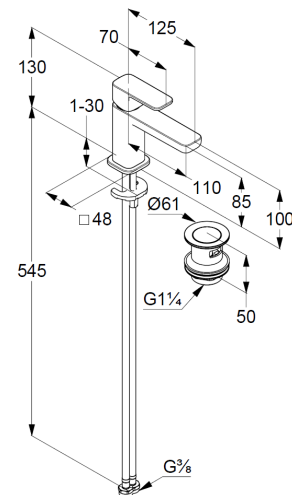

Technische Daten/ Technical Data

KLUDI RENON, SmartStart
single lever basin mixer 85
DN 15

Ref.: 42267N175

Finishes:
N1 Brushed Bronze PVD

Product description
Manufacturer KLUDI GmbH & Co. KG
Typ: KLUDI RENON, SmartStart
single lever basin mixer 85
Ref.: 42267N175

basin mixer
single lever mixer
1-hole mounted
solid lever, metal
aerator M18,5 PCA
ceramic cartridge with hot water safety device
middle position cold water
flow rate at 3 bar 4,5 l/min.
flexible hoses G3/8 DVGW approved
rapid installation set
push open waste G1 1/4
for washbasin with overflow
EU taxonomy: max. 6 l/min. -
Substantial Contribution (SC) possible

Produktabbildung/ Product picture

Maßzeichnung/ Dimensional drawing

Durchfluss/ Flow rate