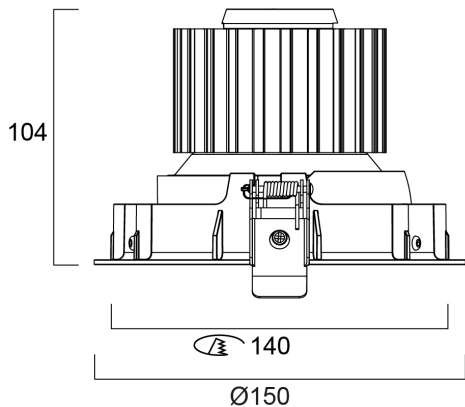

Concord

EXPOSPOT 90 ADJUSTABLE HE RA90 4000K WB WHITE 2070040

Technical drawings

Data table

GENERAL DATA

Product name	EXPOSPOT 90 ADJUSTABLE HE RA90 4000K WB WHITE
Technology	LED
Cap/Base	N/A
Housing	Aluminium
Mount	Ceiling recessed mounting
Fixture rating	Enclosed
Performance ambient temperature Tq (°C)	25
Warranty	5 years

OPTICAL DATA

Fixture luminous flux (lm)	2855
Luminaire efficacy (lm/W)	102
LOR (%)	100
Colour temperature (K)	4000