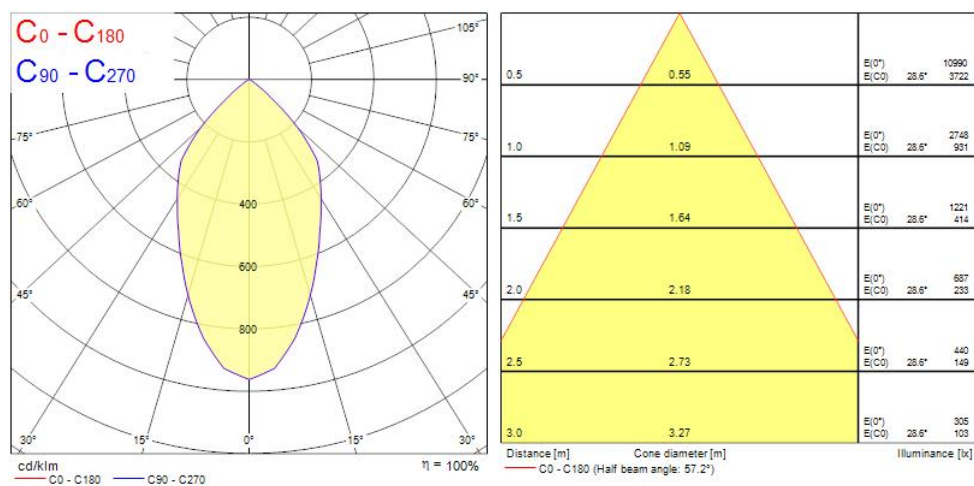

Concord

EXPOSPOT 90 ADJUSTABLE HE RA90 4000K WB WHITE 2070040

Control gear type	Electronic ballast
Control gear mounting	Remote
Housing colour	White
IP rating	IP20
IK rating	IK02
Product EAN number	5025768700400
Warranty	5 years

Photometry