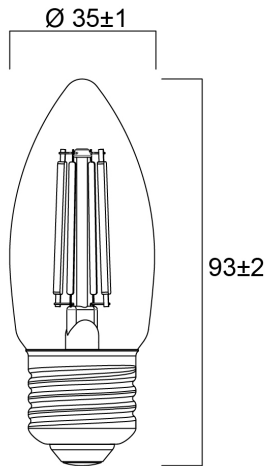

Product Overview

Product name	ToLEDo RT Candle V5 CL 470LM 827 E27 SL
Technology	LED
Watt (Rated) (W)	4.5
Cap/Base	E27
Fixture rating	Open
E-number FI	4740929
Colour temperature (K)	2700
CRI (Ra)	80
Colour Variation Initial (SDCM)	6
Photobiological Risk Group	RG1
Wattage (W)	4.5
Product EAN number	5410288293745
Warranty	3 years

Technical drawings

Data table

GENERAL DATA

Product name	ToLEDo RT Candle V5 CL 470LM 827 E27 SL
Technology	LED
Watt (Rated) (W)	4.5
Cap/Base	E27
Fixture rating	Open
Operating temperature range (°C)	-20°C...+40°C
Performance ambient temperature Tq (°C)	25
E-number FI	4740929
Warranty	3 years

LIFETIME DATA

Lifespan L70 B50	15000
Average life (Rated) (h)	15000

PHYSICAL DATA

Nominal Product Length (mm)	93
Nominal Product Diameter (mm)	35
Weight (kg)	0.021

PACKAGING

Single packaging type	Carton
Product EAN number	5410288293745
Packaging single width (cm)	4.5
Packaging single depth (cm)	4.5
DUN14 (outer)	15410288293742

SYLVANIA

ToLEDo RT Candle V5 CL 470LM 827 E27 SL
0029374

Packaging outer length / height (cm)	14.3
--------------------------------------	------

SAFETY DATA

Optimal operating condition (°C)	-20-40
Breakage cleaning instructions	Not applicable
Special purpose lamp	No
Dry applications use only	No
Suitable for household illumination	No
Safety message	Not Suitable for totally enclosed fixtures