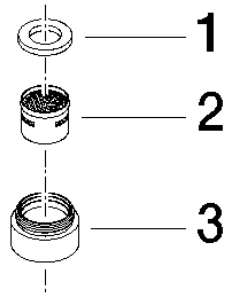

Aerator M18x1-AG - Chrome

SPARE PARTS

90 23 01 113 00

Aerator M18x1-AG - Chrome

SPARE PARTS

90 23 01 113 00

90 23 01 113 00

Parts for other finishes can be found here: Brushed
Platinum

Spare parts list

| No. | Item Number | Name | Quantity used | Delivery time |
|--|--------------------|--------------------------------------|---------------|---------------|
| 1 | 90 14 05 020 00 90 | Washer 16,7 x 10,0 x 2,0 mm - | 1.00 | 14 |
| 3 | 09 23 01 013-00 | Aerator sleeve Ø 21 x 13 mm - Chrome | 1.00 | - |
| Spare part can no longer be ordered, please order the replacement item | | | | |
| 2 | 90 29 03 009 00 90 | Aerator insert - | 1.00 | 14 |