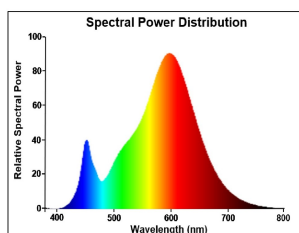

ToLEDo Retro Candle

ToLEDo RT Candle V5 CL 470LM 827 E27 SL

0029374

PHOTOMETRY