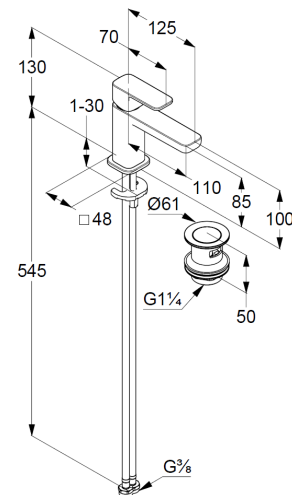

## Technische Daten/ Technical Data

KLUDI RENON, SmartStart  
single lever basin mixer 85  
DN 15

Ref.: 42267N275

Finishes:  
N2 Brushed Gunmetal PVD

Product description  
Manufacturer KLUDI GmbH & Co. KG  
Typ: KLUDI RENON, SmartStart  
single lever basin mixer 85  
Ref.: 42267N275

basin mixer  
single lever mixer  
1-hole mounted  
solid lever, metal  
aerator M18,5 PCA  
ceramic cartridge with hot water safety device  
middle position cold water  
flow rate at 3 bar 4,5 l/min.  
flexible hoses G3/8 DVGW approved  
rapid installation set  
push open waste G1 1/4  
for washbasin with overflow  
EU taxonomy: max. 6 l/min. -  
Substantial Contribution (SC) possible

### Produktabbildung/ Product picture

### Maßzeichnung/ Dimensional drawing