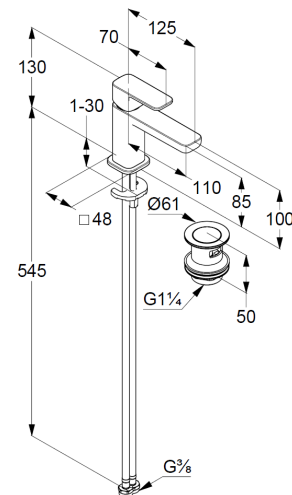

Technische Daten/ Technical Data

KLUDI RENON, SmartStart
single lever basin mixer 85
DN 15

Ref.: 42267N575

Finishes:
N5 Stainless Brushed Nickel PVD

Product description
Manufacturer KLUDI GmbH & Co. KG
Typ: KLUDI RENON, SmartStart
single lever basin mixer 85
Ref.: 42267N575

basin mixer
single lever mixer
1-hole mounted
solid lever, metal
aerator M18,5 PCA
ceramic cartridge with hot water safety device
middle position cold water
flow rate at 3 bar 4,5 l/min.
flexible hoses G3/8 DVGW approved
rapid installation set
push open waste G1 1/4
for washbasin with overflow
EU taxonomy: max. 6 l/min. -
Substantial Contribution (SC) possible

Produktabbildung/ Product picture

Maßzeichnung/ Dimensional drawing

Durchfluss/ Flow rate