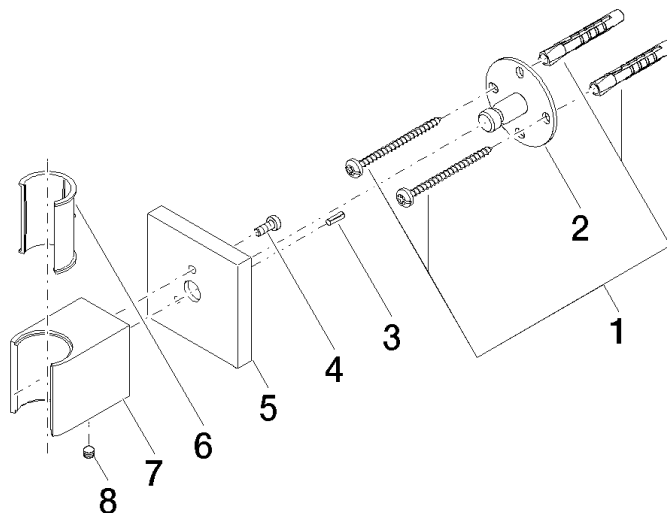

28 050 980 Product version up to 3/2/2021

- rosette 60 x 60 mm

	Matte Black	28 050 980-33
	Chrome	28 050 980-00
	Brushed Platinum	28 050 980-06
	Platinum	28 050 980-08
	Dark Chrome	28 050 980-19
	Brushed Light Gold (PVD)	28 050 980-27
	Brushed Durabronze (23kt Gold)	28 050 980-28
	Brushed Gold (PVD)	28 050 980-37
	Brushed Dark Brass (PVD)	28 050 980-39
	Brushed Bronze (PVD)	28 050 980-42
	Brushed Dark Bronze (PVD)	28 050 980-43
	Brushed Champagne (22kt Gold)	28 050 980-46
	Champagne (22kt Gold)	28 050 980-47
	Brushed Chrome	28 050 980-93
	Brushed Dark Platinum	28 050 980-99

28 050 980 Product version up to 3/2/2021

mm [inches]

28 050 980 Product version up to 3/2/2021

Parts for other finishes can be found here: [Chrome](#)

## Spare parts list

No.	Item Number	Name	Quantity used	Delivery time
8	90 31 11 112 00 90	Mounting Threaded pin M5 x 6 mm -	1.00	14
4	09 30 30 054 90	Mounting Cylinder head screw with hexagon socket with low profile M4 x 10 mm -	1.00	14
2	09 30 11 041 90	Holder Ø 45 x 25 mm -	1.00	14
7	09 17 20 044-33	Wall bracket Elemental SPA Symetrics - Matte Black	1.00	40
3	09 31 11 026 90	Grooved pin Ø 5 x 12 mm -	1.00	14
1	05 30 31 025 00 90	Mounting Bolt Round head 4,5 x 60 mm -	1.00	14
6	09 18 40 078 90	Holder for hand shower Receptacle Ø 27,5 x 40,5 mm -	1.00	14
5	09 27 98 002-33	Rosette for spray holder 60 x 60 x 9 x Ø 14,8 mm - Matte Black	1.00	40