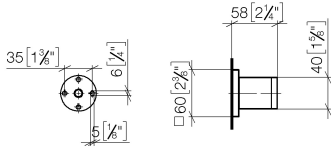

28 050 980 Product version up to 3/2/2021

- rosette 60 x 60 mm

	Matte Black	28 050 980-33
	Chrome	28 050 980-00
	Brushed Platinum	28 050 980-06
	Platinum	28 050 980-08
	Dark Chrome	28 050 980-19
	Brushed Light Gold (PVD)	28 050 980-27
	Brushed Durabronze (23kt Gold)	28 050 980-28
	Brushed Gold (PVD)	28 050 980-37
	Brushed Dark Brass (PVD)	28 050 980-39
	Brushed Bronze (PVD)	28 050 980-42
	Brushed Dark Bronze (PVD)	28 050 980-43
	Brushed Champagne (22kt Gold)	28 050 980-46
	Champagne (22kt Gold)	28 050 980-47
	Brushed Chrome	28 050 980-93
	Brushed Dark Platinum	28 050 980-99

28 050 980 Product version up to 3/2/2021

mm [inches]

28 050 980 Product version up to 3/2/2021

Parts for other finishes can be found here: [Chrome](#)

## Spare parts list

No.	Item Number	Name	Quantity used	Delivery time
8	90 31 11 112 00 90	Mounting Threaded pin M5 x 6 mm -	1.00	14
4	09 30 30 054 90	Mounting Cylinder head screw with hexagon socket with low profile M4 x 10 mm -	1.00	14
2	09 30 11 041 90	Holder Ø 45 x 25 mm -	1.00	14
7	09 17 20 044-33	Wall bracket Elemental SPA Symetrics - Matte Black	1.00	40
3	09 31 11 026 90	Grooved pin Ø 5 x 12 mm -	1.00	14
1	05 30 31 025 00 90	Mounting Bolt Round head 4,5 x 60 mm -	1.00	14
6	09 18 40 078 90	Holder for hand shower Receptacle Ø 27,5 x 40,5 mm -	1.00	14
5	09 27 98 002-33	Rosette for spray holder 60 x 60 x 9 x Ø 14,8 mm - Matte Black	1.00	40