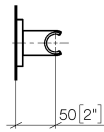

28 050 980 Product version up to 3/2/2021

- rosette 60 x 60 mm

	Matte Black	28 050 980-33
	Chrome	28 050 980-00
	Brushed Platinum	28 050 980-06
	Platinum	28 050 980-08
	Dark Chrome	28 050 980-19
	Brushed Light Gold (PVD)	28 050 980-27
	Brushed Durabronze (23kt Gold)	28 050 980-28
	Brushed Gold (PVD)	28 050 980-37
	Brushed Dark Brass (PVD)	28 050 980-39
	Brushed Bronze (PVD)	28 050 980-42
	Brushed Dark Bronze (PVD)	28 050 980-43
	Brushed Champagne (22kt Gold)	28 050 980-46
	Champagne (22kt Gold)	28 050 980-47
	Brushed Chrome	28 050 980-93
	Brushed Dark Platinum	28 050 980-99

28 050 980 Product version up to 3/2/2021

mm [inches]

28 050 980 Product version up to 3/2/2021

Parts for other finishes can be found here: [Chrome](#)

## Spare parts list

No.	Item Number	Name	Quantity used	Delivery time
8	90 31 11 112 00 90	Mounting Threaded pin M5 x 6 mm -	1.00	14
4	09 30 30 054 90	Mounting Cylinder head screw with hexagon socket with low profile M4 x 10 mm -	1.00	14
2	09 30 11 041 90	Holder Ø 45 x 25 mm -	1.00	14
7	09 17 20 044-33	Wall bracket Elemental SPA Symetrics - Matte Black	1.00	40
3	09 31 11 026 90	Grooved pin Ø 5 x 12 mm -	1.00	14
1	05 30 31 025 00 90	Mounting Bolt Round head 4,5 x 60 mm -	1.00	14
6	09 18 40 078 90	Holder for hand shower Receptacle Ø 27,5 x 40,5 mm -	1.00	14
5	09 27 98 002-33	Rosette for spray holder 60 x 60 x 9 x Ø 14,8 mm - Matte Black	1.00	40