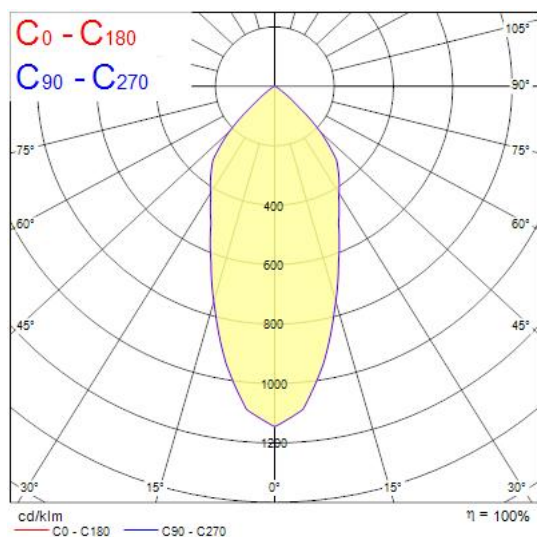

Concord

EXPOSPOT 90 ADJUSTABLE HE RA90 4000K MB WHITE 2070039

Electrical protection	Class II
Control gear type	Electronic ballast
Control gear mounting	Remote
Housing colour	White
IP rating	IP20
IK rating	IK02
Product EAN number	5025768700394
Warranty	5 years

Photometry