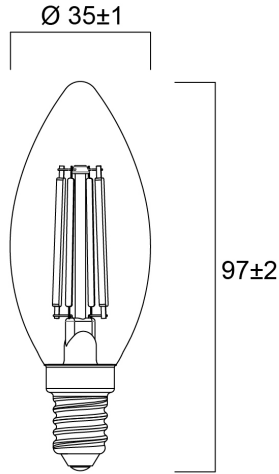

Product Overview

Product name	ToLEDo RT Candle V5 CL 470LM 827 E14 SL
Technology	LED
Watt (Rated) (W)	4.5
Cap/Base	E14
Fixture rating	Open
E-number FI	4740928
Colour temperature (K)	2700
CRI (Ra)	80
Colour Variation Initial (SDCM)	6
Photobiological Risk Group	RG1
Wattage (W)	4.5
Product EAN number	5410288293738
Warranty	3 years

Technical drawings

Data table

GENERAL DATA

Product name	ToLEDo RT Candle V5 CL 470LM 827 E14 SL
Technology	LED
Watt (Rated) (W)	4.5
Cap/Base	E14
Fixture rating	Open
Operating temperature range (°C)	-20°C...+40°C
Performance ambient temperature Tq (°C)	25
E-number FI	4740928
Warranty	3 years

LIFETIME DATA

Lifespan L70 B50	15000
Average life (Rated) (h)	15000

PHYSICAL DATA

Nominal Product Length (mm)	97
Nominal Product Diameter (mm)	35
Weight (kg)	0.021

PACKAGING

Single packaging type	Carton
Product EAN number	5410288293738
Packaging single width (cm)	4.5
Packaging single depth (cm)	4.5
DUN14 (outer)	15410288293735
Packaging outer length / height (cm)	14.3