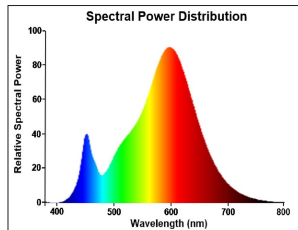

ToLEDo Retro Candle

ToLEDo RT Candle V5 CL 470LM 827 E14 SL
0029373

PHOTOMETRY