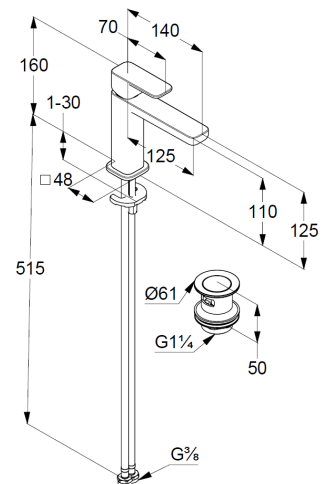

aerator M18,5 PCA

ceramic cartridge with hot water safety device

flow rate at 3 bar 4,5 l/min.

flexible hoses G3/8 DVGW approved

rapid installation set

push open waste G1 1/4

for washbasin with overflow

EU taxonomy: max. 6 l/min. -

Substantial Contribution (SC) possible

Produktabbildung/ Product picture

Maßzeichnung/ Dimensional drawing

Durchfluss/ Flow rate