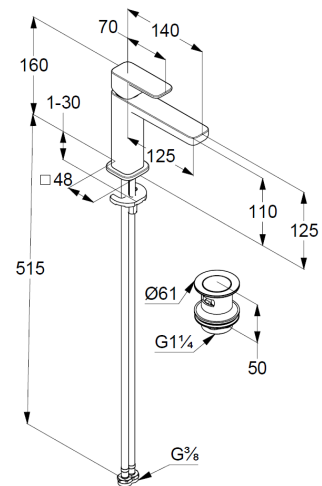

single lever basin mixer 110

Ref.: 42288N075

basin mixer

single lever mixer

1-hole mounted

solid lever, metal

aerator M18,5 PCA

ceramic cartridge with hot water safety device

flow rate at 3 bar 4,5 l/min.

flexible hoses G3/8 DVGW approved

rapid installation set

push open waste G1 1/4

for washbasin with overflow

EU taxonomy: max. 6 l/min. -

Substantial Contribution (SC) possible

### Produktabbildung/ Product picture

### Maßzeichnung/ Dimensional drawing