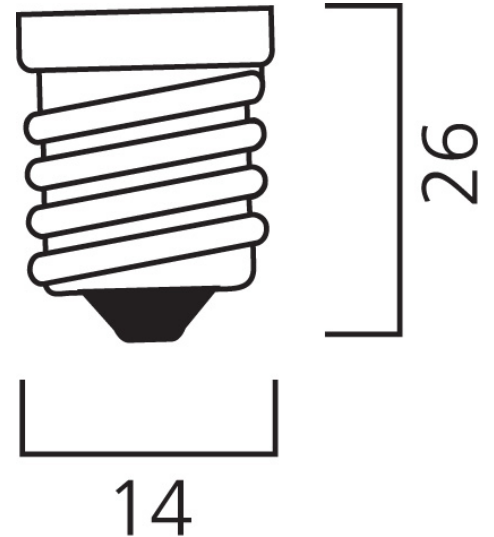

Product Overview

Product name	ToLEDo RT Candle V5 CL 250LM 827 E14 SL
Technology	LED
Watt (Rated) (W)	2.5
Cap/Base	E14
Fixture rating	Open
E-number FI	4740927
Colour temperature (K)	2700
CRI (Ra)	80
Colour Variation Initial (SDCM)	6
Photobiological Risk Group	RG1
Wattage (W)	2.5
Product EAN number	5410288293714
Warranty	3 years

Technical drawings

Data table

GENERAL DATA

Product name	ToLEDo RT Candle V5 CL 250LM 827 E14 SL
Technology	LED
Watt (Rated) (W)	2.5
Cap/Base	E14
Fixture rating	Open
Operating temperature range (°C)	-20°C...+40°C
Performance ambient temperature Tq (°C)	25
E-number FI	4740927
Warranty	3 years

OPTICAL DATA

Luminous flux (Rated) (lm)	250
----------------------------	-----

ToLEDo RT Candle V5 CL 250LM 827 E14 SL 0029371

Colour temperature (K)	2700
CRI (Ra)	80
Colour Variation Initial (SDCM)	6
Photobiological Risk Group	RG1
Lumen maintenance at end of nominal life (%)	70

LIFETIME DATA

Lifespan L70 B50	15000
Average life (Rated) (h)	15000

PHYSICAL DATA

Nominal Product Length (mm)	97
Nominal Product Diameter (mm)	35
Weight (kg)	0.021

PACKAGING

Single packaging type	Carton
Product EAN number	5410288293714
Packaging single width (cm)	4.5
Packaging single depth (cm)	4.5
DUN14 (outer)	15410288293711
Packaging outer length / height (cm)	14.3