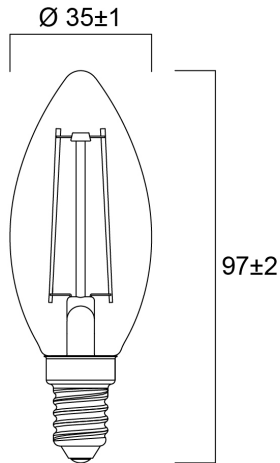

Product Overview

Product name	ToLEDo RT Candle V5 CL 250LM 827 E14 SL
Technology	LED
Watt (Rated) (W)	2.5
Cap/Base	E14
Fixture rating	Open
E-number FI	4740927
Colour temperature (K)	2700
CRI (Ra)	80
Colour Variation Initial (SDCM)	6
Photobiological Risk Group	RG1
Wattage (W)	2.5
Product EAN number	5410288293714
Warranty	3 years

Technical drawings

Data table

GENERAL DATA

Product name	ToLEDo RT Candle V5 CL 250LM 827 E14 SL
Technology	LED
Watt (Rated) (W)	2.5
Cap/Base	E14
Fixture rating	Open
Operating temperature range (°C)	-20°C...+40°C
Performance ambient temperature Tq (°C)	25
E-number FI	4740927
Warranty	3 years

LIFETIME DATA

Lifespan L70 B50	15000
Average life (Rated) (h)	15000

PHYSICAL DATA

Nominal Product Length (mm)	97
Nominal Product Diameter (mm)	35
Weight (kg)	0.021

PACKAGING

Single packaging type	Carton
Product EAN number	5410288293714
Packaging single width (cm)	4.5
Packaging single depth (cm)	4.5
DUN14 (outer)	15410288293711
Packaging outer length / height (cm)	14.3