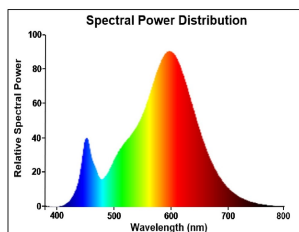

ToLEDo Retro Candle

ToLEDo RT Candle V5 CL 250LM 827 E14 SL
0029371

PHOTOMETRY