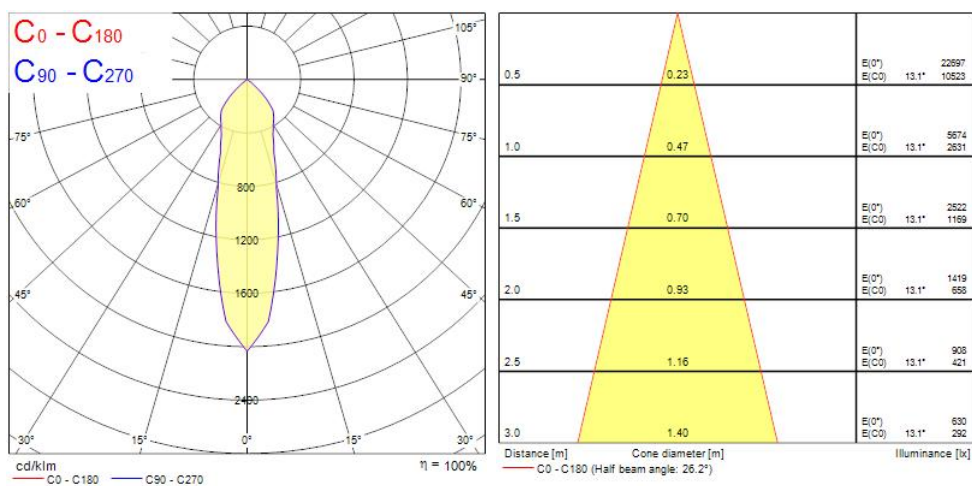

Concord

EXPOSPOT 90 ADJUSTABLE HE RA90 4000K NB WHITE 2070038

Control gear type	Electronic ballast
Control gear mounting	Remote
Housing colour	White
IP rating	IP20
IK rating	IK02
Product EAN number	5025768700387
Warranty	5 years

Photometry