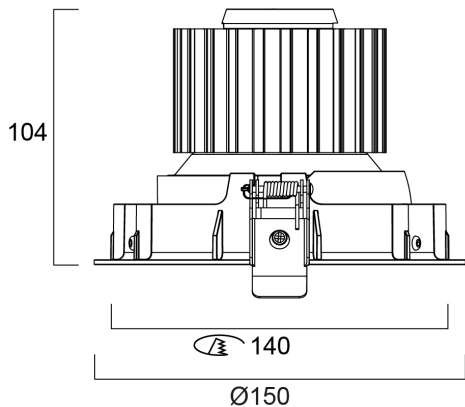

Concord

EXPOSPOT 90 ADJUSTABLE HE RA90 4000K NB WHITE 2070038

Technical drawings

Data table

GENERAL DATA

Product name	EXPOSPOT 90 ADJUSTABLE HE RA90 4000K NB WHITE
Technology	LED
Cap/Base	N/A
Housing	Aluminium
Mount	Ceiling recessed mounting
Fixture rating	Enclosed
Performance ambient temperature Tq (°C)	25
Warranty	5 years

OPTICAL DATA

Fixture luminous flux (lm)	2789
Luminaire efficacy (lm/W)	100
LOR (%)	100
Colour temperature (K)	4000