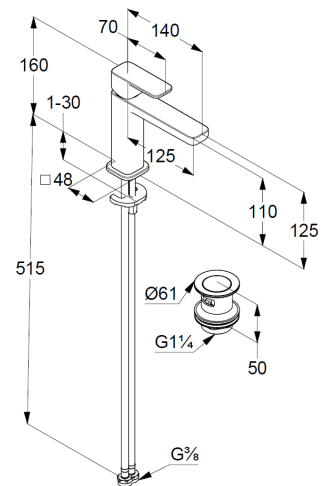

aerator M18,5 PCA

ceramic cartridge with hot water safety device

flow rate at 3 bar 4,5 l/min.

flexible hoses G3/8 DVGW approved

rapid installation set

push open waste G1 1/4

for washbasin with overflow

EU taxonomy: max. 6 l/min. -

Substantial Contribution (SC) possible

Produktabbildung/ Product picture

Maßzeichnung/ Dimensional drawing

Durchfluss/ Flow rate