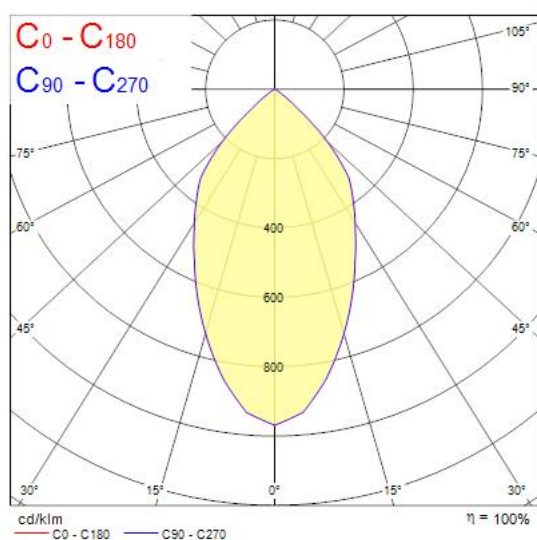

Concord

EXPOSPOT 90 ADJUSTABLE HE RA90 3000K WB WHITE 2070037

Control gear type	Electronic ballast
Control gear mounting	Remote
Housing colour	White
IP rating	IP20
IK rating	IK02
Product EAN number	5025768700370
Warranty	5 years

Photometry