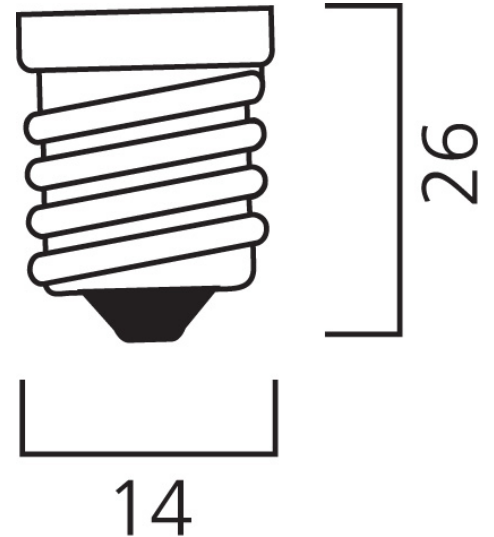

Product Overview

Product name	ToLEDo RT Candle V5 ST DIM 470LM 865 E14 SL
Technology	LED
Watt (Rated) (W)	4.5
Fixture rating	Open
E-number FI	4740926
Colour temperature (K)	6500
CRI (Ra)	80
Colour Variation Initial (SDCM)	6
Photobiological Risk Group	RG1
Wattage (W)	4.5
Product EAN number	5410288293691
Warranty	3 years

Technical drawings

Data table

GENERAL DATA

Product name	ToLEDo RT Candle V5 ST DIM 470LM 865 E14 SL
Technology	LED
Watt (Rated) (W)	4.5
Fixture rating	Open
Operating temperature range (°C)	-10°C...+45°C
Performance ambient temperature Tq (°C)	25
E-number FI	4740926
Warranty	3 years

OPTICAL DATA

Luminous flux (Rated) (lm)	470
Colour temperature (K)	6500

ToLEDo RT Candle V5 ST DIM 470LM 865 E14 SL 0029369

CRI (Ra)	80
Colour Variation Initial (SDCM)	6
Photobiological Risk Group	RG1
Lumen maintenance at end of nominal life (%)	70

LIFETIME DATA

Lifespan L70 B50	15000
Average life (Rated) (h)	15000

PHYSICAL DATA

Nominal Product Length (mm)	97
Nominal Product Diameter (mm)	35
Weight (kg)	0.021

PACKAGING

Single packaging type	Carton
Product EAN number	5410288293691
Packaging single width (cm)	4.5
Packaging single depth (cm)	4.5
DUN14 (outer)	15410288293698
Packaging outer length / height (cm)	14.3