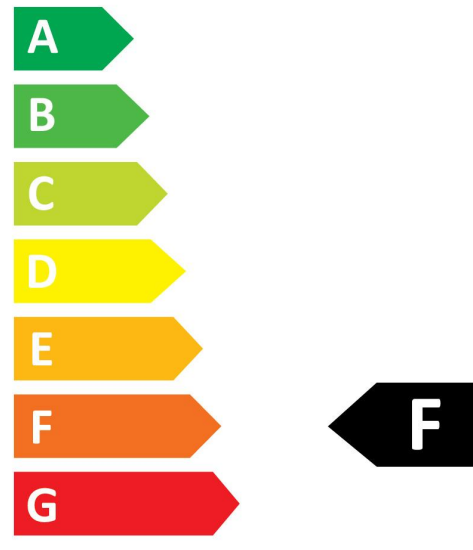

Technical drawings

Data table

GENERAL DATA

Product name	ToLEDo RT Candle V5 ST DIM 470LM 865 E14 SL
Technology	LED
Watt (Rated) (W)	4.5
Fixture rating	Open
Operating temperature range (°C)	-10°C...+45°C
Performance ambient temperature Tq (°C)	25
E-number FI	4740926
Warranty	3 years

ELECTRICAL DATA

Wattage (W)	4.5
Equivalent watt (W)	40
Primary Supply/Product voltage - min (V)	220
Control gear required	No
Inrush Current (A)	1.2
Inrush Duration (μ s)	520
Lamp Energy Label (class)	F

SAFETY DATA

SYLVANIA

ToLEDo RT Candle V5 ST DIM 470LM 865 E14 SL
0029369

Optimal operating condition (°C)	-10-45
Breakage cleaning instructions	Not applicable
Special purpose lamp	No
Dry applications use only	No
Suitable for household illumination	No
Safety message	Not Suitable for totally enclosed fixtures

Energy label

5
kWh/1000h

5
kWh/1000h

Light your world