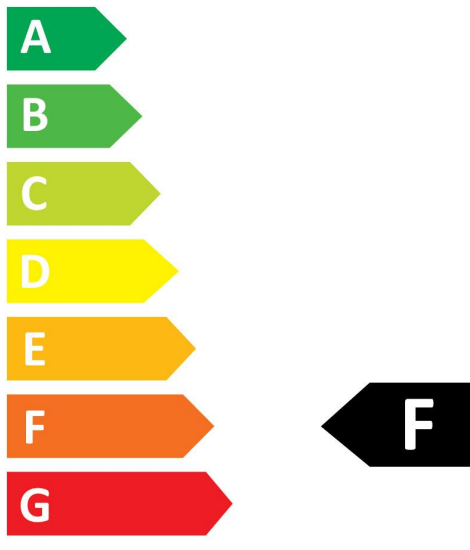

Technical drawings

Data table

GENERAL DATA

Product name	ToLEDo RT Candle V5 ST DIM 470LM 865 E14 SL
Technology	LED
Watt (Rated) (W)	4.5
Fixture rating	Open
Operating temperature range (°C)	-10°C...+45°C
Performance ambient temperature Tq (°C)	25
E-number FI	4740926
Warranty	3 years

OPTICAL DATA

Luminous flux (Rated) (lm)	470
Colour temperature (K)	6500

ToLEDo RT Candle V5 ST DIM 470LM 865 E14 SL 0029369

CRI (Ra)	80
Colour Variation Initial (SDCM)	6
Photobiological Risk Group	RG1
Lumen maintenance at end of nominal life (%)	70

ELECTRICAL DATA

Wattage (W)	4.5
Equivalent watt (W)	40
Primary Supply/Product voltage - min (V)	220
Control gear required	No
Inrush Current (A)	1.2
Inrush Duration (μ s)	520
Lamp Energy Label (class)	F

Energy label

5
kWh/1000h

5
kWh/1000h

Light your world