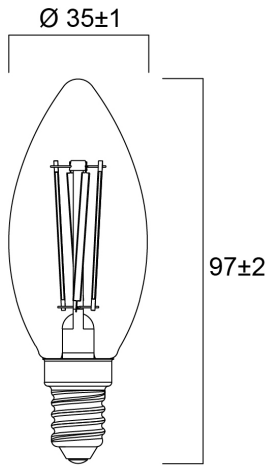

Product Overview

Product name	ToLEDo RT Candle V5 ST DIM 470LM 865 E14 SL
Technology	LED
Watt (Rated) (W)	4.5
Fixture rating	Open
E-number FI	4740926
Colour temperature (K)	6500
CRI (Ra)	80
Colour Variation Initial (SDCM)	6
Photobiological Risk Group	RG1
Wattage (W)	4.5
Product EAN number	5410288293691
Warranty	3 years

Technical drawings

Data table

GENERAL DATA

Product name	ToLEDo RT Candle V5 ST DIM 470LM 865 E14 SL
Technology	LED
Watt (Rated) (W)	4.5
Fixture rating	Open
Operating temperature range (°C)	-10°C...+45°C
Performance ambient temperature Tq (°C)	25
E-number FI	4740926
Warranty	3 years

LIFETIME DATA

Lifespan L70 B50	15000
Average life (Rated) (h)	15000

PHYSICAL DATA

Nominal Product Length (mm)	97
Nominal Product Diameter (mm)	35
Weight (kg)	0.021

PACKAGING

Single packaging type	Carton
Product EAN number	5410288293691
Packaging single width (cm)	4.5
Packaging single depth (cm)	4.5
DUN14 (outer)	15410288293698
Packaging outer length / height (cm)	14.3