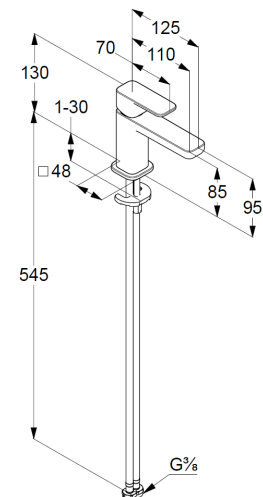

Technische Daten/ Technical Data

KLUDI RENON

single lever basin mixer 85
DN 15

Ref.: 422903975

Finishes:
39 matt black

Product description
Manufacturer KLUDI GmbH & Co. KG
Typ: KLUDI RENON
single lever basin mixer 85
Ref.: 422903975

basin mixer
single lever mixer
1-hole mounted
solid lever, metal
aerator M18,5 PCA
ceramic cartridge with hot water safety device
flow rate at 3 bar 4,5 l/min.
flexible hoses G3/8 DVGW approved
rapid installation set
EU taxonomy: max. 6 l/min. -
Substantial Contribution (SC) possible

Produktabbildung/ Product picture

Maßzeichnung/ Dimensional drawing

Durchfluss/ Flow rate