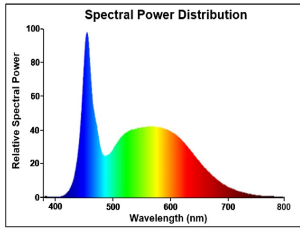

ToLEDo Retro Candle Dimmable

ToLEDo RT Candle V5 ST DIM 470LM 865 E14 SL
0029369

PHOTOMETRY