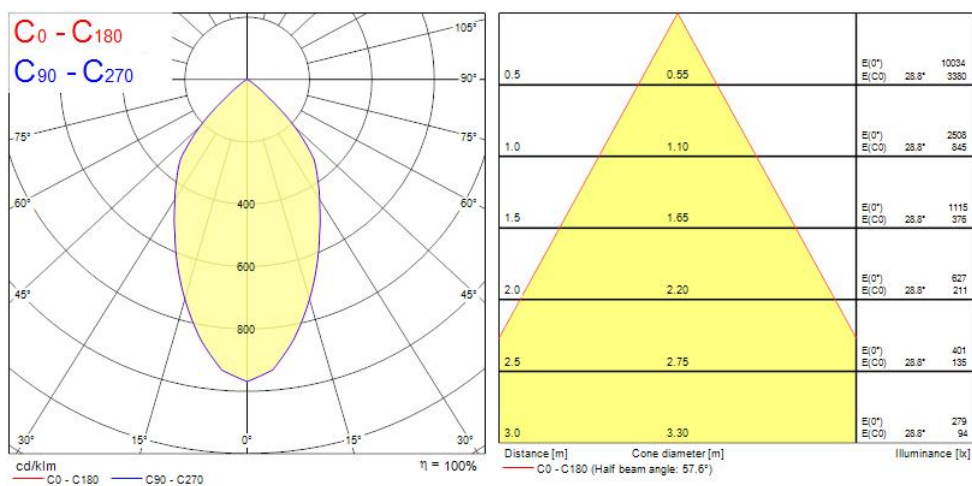

Concord

EXPOSPOT 90 ADJUSTABLE HE RA90 3000K WB WHITE 2070037

Control gear type	Electronic ballast
Control gear mounting	Remote
Housing colour	White
IP rating	IP20
IK rating	IK02
Product EAN number	5025768700370
Warranty	5 years

Photometry