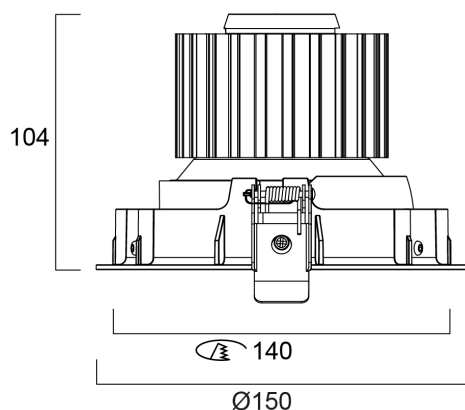

Concord

EXPOSPOT 90 ADJUSTABLE HE RA90 3000K WB WHITE 2070037

Technical drawings

Data table

GENERAL DATA

Product name	EXPOSPOT 90 ADJUSTABLE HE RA90 3000K WB WHITE
Technology	LED
Cap/Base	N/A
Housing	Aluminium
Mount	Ceiling recessed mounting
Fixture rating	Enclosed
Performance ambient temperature Tq (°C)	25
Warranty	5 years

OPTICAL DATA

Fixture luminous flux (lm)	2589
Luminaire efficacy (lm/W)	92
LOR (%)	100
Colour temperature (K)	3000