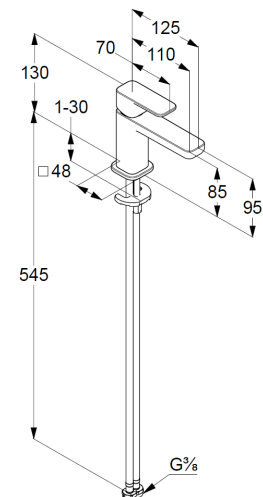

basin mixer  
single lever mixer  
1-hole mounted  
solid lever, metal  
aerator M18,5 PCA  
ceramic cartridge with hot water safety device  
flow rate at 3 bar 4,5 l/min.  
flexible hoses G3/8 DVGW approved  
rapid installation set  
EU taxonomy: max. 6 l/min. -  
Substantial Contribution (SC) possible

### Produktabbildung/ Product picture

### Maßzeichnung/ Dimensional drawing