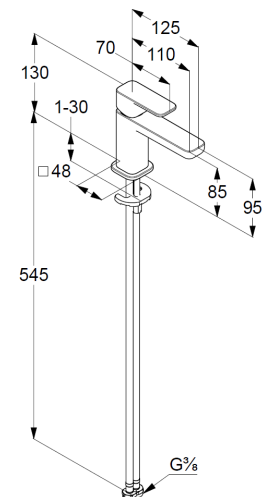

Typ: KLUDI RENON

single lever basin mixer 85

Ref.: 42290N075

basin mixer

single lever mixer

1-hole mounted

solid lever, metal

aerator M18,5 PCA

ceramic cartridge with hot water safety device

flow rate at 3 bar 4,5 l/min.

flexible hoses G3/8 DVGW approved

rapid installation set

EU taxonomy: max. 6 l/min. -

Substantial Contribution (SC) possible

Produktabbildung/ Product picture

Maßzeichnung/ Dimensional drawing

Durchfluss/ Flow rate