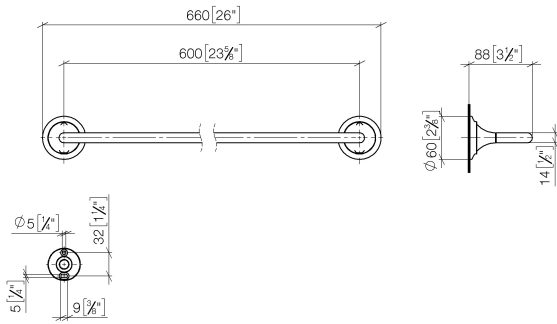

83 060 809 Product version from 3/13/2017 to 8/29/2019

- gauge 600 mm
- width 660mm
- height 60 mm
- rosette Ø 60 mm
- 88mm projection

	Brushed Platinum	83 060 809-06
	Chrome	83 060 809-00
	Platinum	83 060 809-08
	Dark Chrome	83 060 809-19
	Brushed Light Gold (PVD)	83 060 809-27
	Brushed Durabrass (23kt Gold)	83 060 809-28
	Brushed Gold (PVD)	83 060 809-37
	Brushed Dark Brass (PVD)	83 060 809-39
	Brushed Bronze (PVD)	83 060 809-42
	Brushed Dark Bronze (PVD)	83 060 809-43
	Brushed Champagne (22kt Gold)	83 060 809-46
	Champagne (22kt Gold)	83 060 809-47
	Brushed Dark Platinum	83 060 809-99

83 060 809 Product version from 3/13/2017 to 8/29/2019

mm [inches]

83 060 809 Product version from 3/13/2017 to 8/29/2019

Parts for other finishes can be found here: [Chrome](#)

Spare parts list

No.	Item Number	Name	Quantity used	Delivery time
1	05 30 31 025 00 90	Mounting Bolt Round head 4,5 x 60 mm -	1.00	14
2	90 17 20 759 00 90	Holder Wall plate Ø 45 x 16 mm -	2.00	14