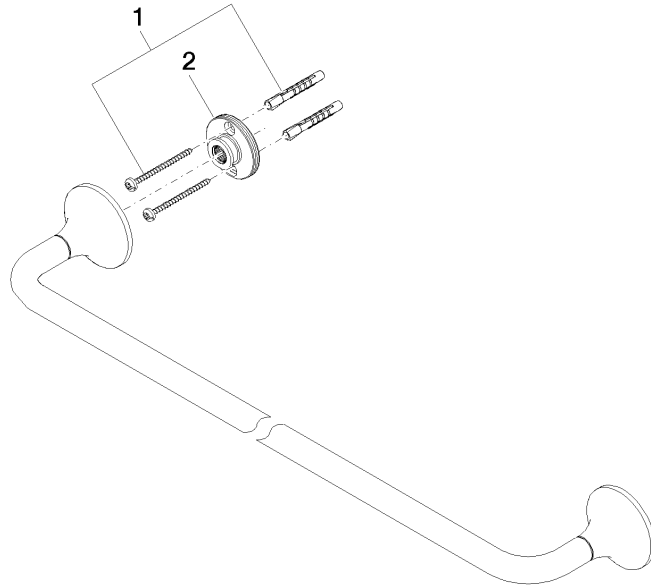

83 060 809 Product version from 3/13/2017 to 8/29/2019

- gauge 600 mm
- width 660mm
- height 60 mm
- rosette Ø 60 mm
- 88mm projection

	Brushed Platinum	83 060 809-06
	Chrome	83 060 809-00
	Platinum	83 060 809-08
	Dark Chrome	83 060 809-19
	Brushed Light Gold (PVD)	83 060 809-27
	Brushed Durabrass (23kt Gold)	83 060 809-28
	Brushed Gold (PVD)	83 060 809-37
	Brushed Dark Brass (PVD)	83 060 809-39
	Brushed Bronze (PVD)	83 060 809-42
	Brushed Dark Bronze (PVD)	83 060 809-43
	Brushed Champagne (22kt Gold)	83 060 809-46
	Champagne (22kt Gold)	83 060 809-47
	Brushed Dark Platinum	83 060 809-99

83 060 809 Product version from 3/13/2017 to 8/29/2019

mm [inches]

83 060 809 Product version from 3/13/2017 to 8/29/2019

Parts for other finishes can be found here: [Chrome](#)

Spare parts list

No.	Item Number	Name	Quantity used	Delivery time
1	05 30 31 025 00 90	Mounting Bolt Round head 4,5 x 60 mm -	1.00	14
2	90 17 20 759 00 90	Holder Wall plate Ø 45 x 16 mm -	2.00	14