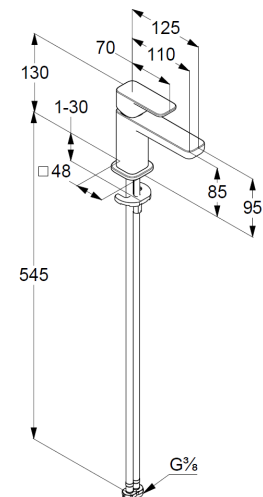

ceramic cartridge with hot water safety device

flow rate at 3 bar 4,5 l/min.

flexible hoses G3/8 DVGW approved

rapid installation set

EU taxonomy: max. 6 l/min.-

Substantial Contribution (SC) possible

Produktabbildung/ Product picture

Maßzeichnung/ Dimensional drawing

Durchfluss/ Flow rate