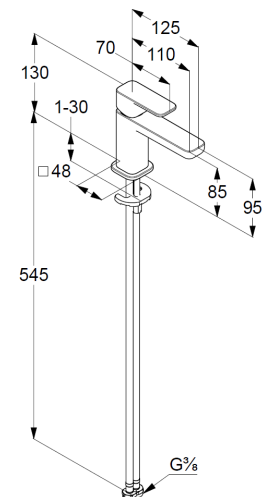

Typ: KLUDI RENON

single lever basin mixer 85

Ref.: 42290N275

basin mixer

single lever mixer

1-hole mounted

solid lever, metal

aerator M18,5 PCA

ceramic cartridge with hot water safety device

flow rate at 3 bar 4,5 l/min.

flexible hoses G3/8 DVGW approved

rapid installation set

EU taxonomy: max. 6 l/min. -

Substantial Contribution (SC) possible

Produktabbildung/ Product picture

Maßzeichnung/ Dimensional drawing

Durchfluss/ Flow rate