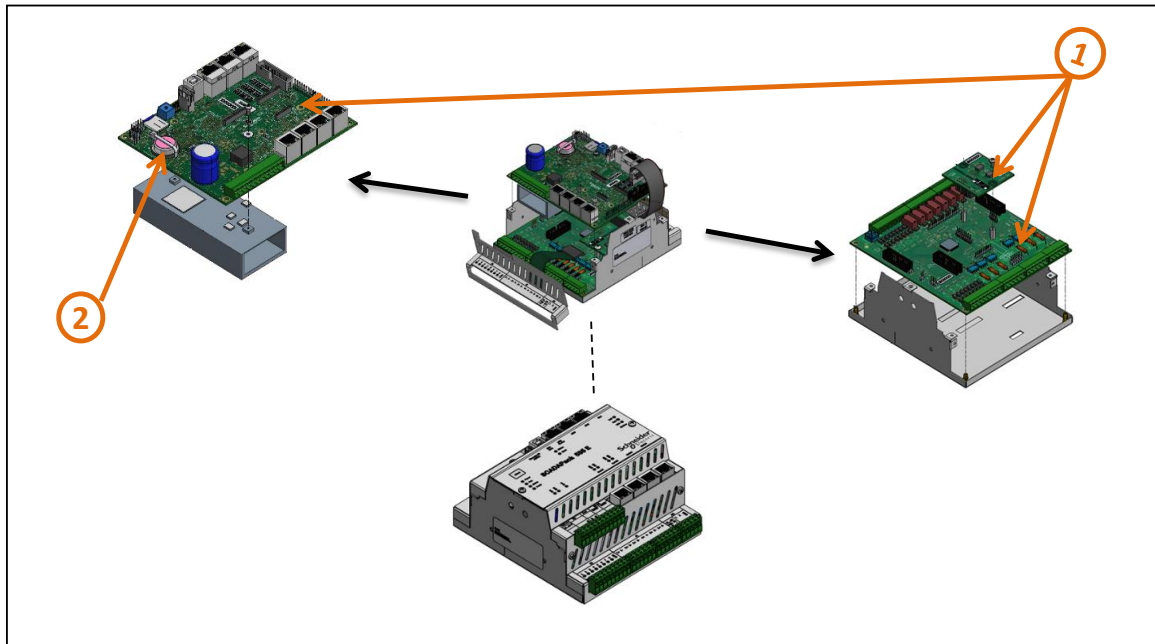

Product End of Life Instructions

SCADAPack 575 Smart RTU

SCADAPack Smart RTUs (570 and 575 Series)

End of Life Instructions

Recommendation	Number on drawing	Component / Material	Weight (in g)	Comment
To be depolluted	1	Electronic Board (Communication) > 10cm ²	335.8	Three Printed Circuit Boards greater than 10 cm ² in surface area.
To be depolluted	2	Other battery	6	
Other			761.69	

Product description

Manufacturer identification	Schneider Electric Industries SAS
Brand name	Schneider Electric
Product function	The main function of the SCADAPack 575 is to provide a combination of a programmable automation controller with the versatility of a DNP3 centric remote telemetry unit.
Product reference	TBUP575-UA56-AB10S
Additional similar product references	TBUP570-xxxx-xxxxx and TBUP575-xxxx-xxxx
Total representative product mass	1167 g
Representative product dimensions	182 mm x 151 mm x 87 mm
Accessories	None
Date of information release	11/2018