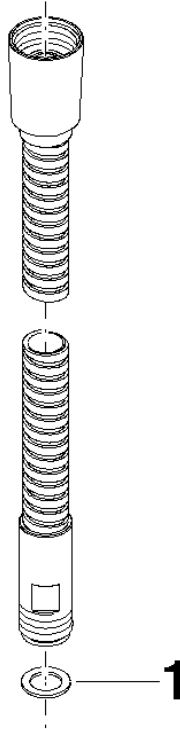

28 322 970 Product version from 4/1/2024

• WRAS

	Durabronze (23kt Gold)	28 322 970-09
	Chrome	28 322 970-00
	Brushed Platinum	28 322 970-06
	Platinum	28 322 970-08
	Dark Chrome	28 322 970-19
	Light Gold (PVD)	28 322 970-26
	Brushed Light Gold (PVD)	28 322 970-27
	Brushed Durabronze (23kt Gold)	28 322 970-28
	Matte Black	28 322 970-33
	Brushed Gold (PVD)	28 322 970-37
	Brushed Dark Brass (PVD)	28 322 970-39
	Brushed Bronze (PVD)	28 322 970-42
	Brushed Dark Bronze (PVD)	28 322 970-43
	Brushed Champagne (22kt Gold)	28 322 970-46
	Champagne (22kt Gold)	28 322 970-47
	Cyprus	28 322 970-49
	Brushed Chrome	28 322 970-93
	Brushed Dark Platinum	28 322 970-99

Metal shower hose 1/2" x 3/8" x 1750 mm - Durabrass (23kt Gold)

SERIES-VARIOUS

28 322 970 Product version from 4/1/2024

Codes & Standards

ASME A112.18.1	cUPC	Scottish Water Byelaws	UK Water Supply Regulations
XP P 41-280			

Spare parts list

No.	Item Number	Name	Quantity used	Delivery time
1	90 14 20 026 00 90	Washer 14 x 8 x 2 mm Centellen WS 3820 -	1.00	14