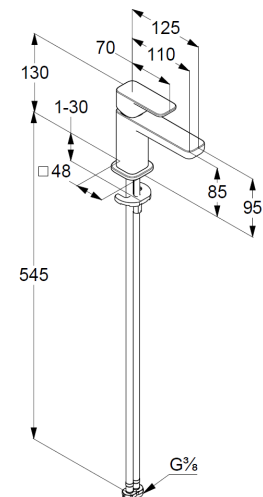

Typ: KLUDI RENON

single lever basin mixer 85

Ref.: 42290N575

basin mixer

single lever mixer

1-hole mounted

solid lever, metal

aerator M18,5 PCA

ceramic cartridge with hot water safety device

flow rate at 3 bar 4,5 l/min.

flexible hoses G3/8 DVGW approved

rapid installation set

EU taxonomy: max. 6 l/min. -

Substantial Contribution (SC) possible

Produktabbildung/ Product picture

Maßzeichnung/ Dimensional drawing

Durchfluss/ Flow rate