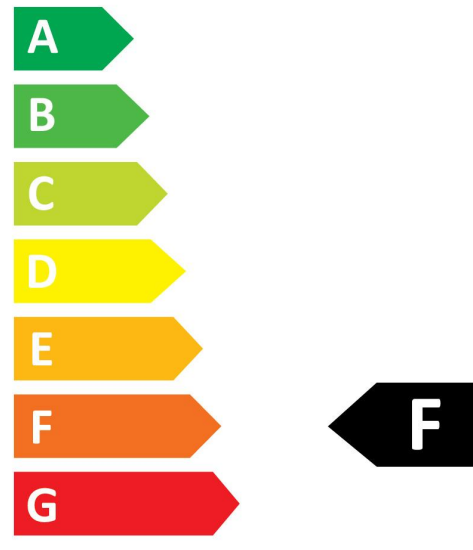

### SAFETY DATA

# SYLVANIA

ToLEDo RT Candle V5 ST DIM 470LM 840 E14 SL  
0029368

Optimal operating condition (°C)	-10-45
Breakage cleaning instructions	Not applicable
Special purpose lamp	No
Dry applications use only	No
Suitable for household illumination	No
Safety message	Not Suitable for totally enclosed fixtures

## Energy label

5  
kWh/1000h

5  
kWh/1000h

Light your world