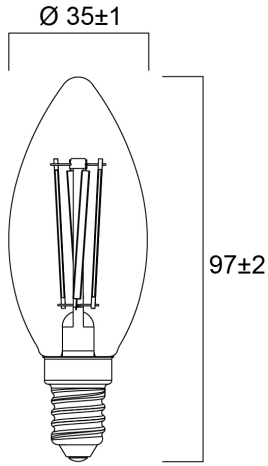

## Product Overview

Product name	ToLEDo RT Candle V5 ST DIM 470LM 840 E14 SL
Technology	LED
Watt (Rated) (W)	4.5
Fixture rating	Open
E-number FI	4740925
Colour temperature (K)	4000
CRI (Ra)	80
Colour Variation Initial (SDCM)	6
Photobiological Risk Group	RG1
Wattage (W)	4.5
Product EAN number	5410288293684
Warranty	3 years

## Technical drawings

### PHYSICAL DATA

Nominal Product Length (mm)	97
Nominal Product Diameter (mm)	35
Weight (kg)	0.021