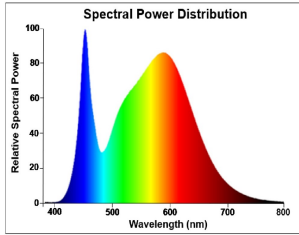

ToLEDo Retro Candle Dimmable

ToLEDo RT Candle V5 ST DIM 470LM 840 E14 SL
0029368

PHOTOMETRY