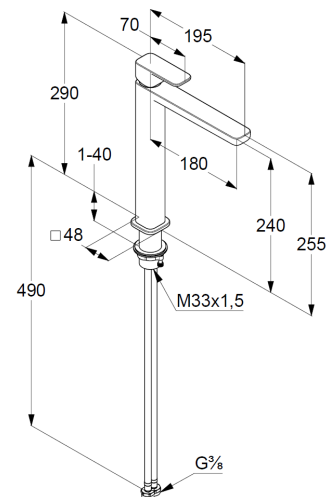

single lever basin mixer for washbowls

Ref.: 422980575

washbowl mixer

single lever mixer

1-hole mounted

solid lever, metal

aerator M18,5 PCA

ceramic cartridge with hot water safety device

flow rate at 3 bar 4,5 l/ min.

fixed spout

flexible hoses G3/8 DVGW approved

shank-fixing

without pop up waste

EU taxonomy: max. 6 l/min. -

Substantial Contribution (SC) possible

Produktabbildung/ Product picture

Maßzeichnung/ Dimensional drawing

Durchfluss/ Flow rate