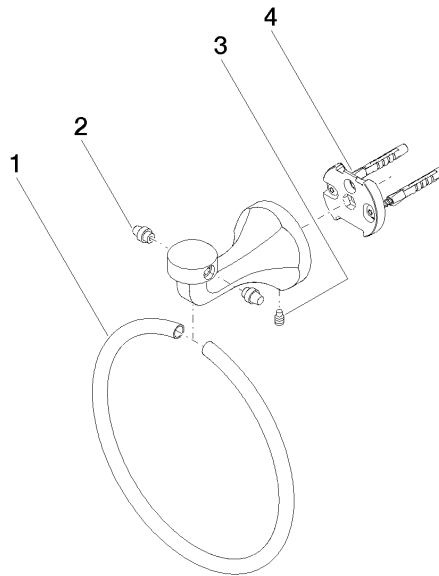

83 200 361 Product version from 7/3/2016

- width 185mm
- rosette Ø 60 mm
- 97mm projection

	Chrome	83 200 361-00
	Brushed Platinum	83 200 361-06
	Platinum	83 200 361-08
	Durabass (23kt Gold)	83 200 361-09
	Brushed Durabass (23kt Gold)	83 200 361-28
	Brushed Gold (PVD)	83 200 361-37
	Brushed Dark Brass (PVD)	83 200 361-39
	Brushed Bronze (PVD)	83 200 361-42
	Brushed Dark Platinum	83 200 361-99

83 200 361 Product version from 7/3/2016

mm [inches]

83 200 361 Product version from 7/3/2016

Parts for other finishes can be found here: **Brushed**
Platinum

Spare parts list

No.	Item Number	Name	Quantity used	Delivery time
4	05 17 97 507 00 90	Attachment set 52 x 45 x 70 mm -	1.00	14
3	04 31 11 140 00 90	Mounting Threaded pin M6 x 10 mm -	1.00	14
1	08 18 80 503-00	Holder Ø 185 x 10 mm - Chrome	1.00	-
Spare part can no longer be ordered, please order the replacement item				
2	08 31 20 550 90	Plug for towel ring -	2.00	14