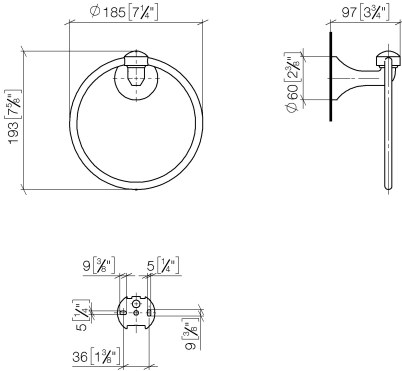

83 200 361 Product version from 7/3/2016

- width 185mm
- rosette Ø 60 mm
- 97mm projection

	Chrome	83 200 361-00
	Brushed Platinum	83 200 361-06
	Platinum	83 200 361-08
	Durabass (23kt Gold)	83 200 361-09
	Brushed Durabass (23kt Gold)	83 200 361-28
	Brushed Gold (PVD)	83 200 361-37
	Brushed Dark Brass (PVD)	83 200 361-39
	Brushed Bronze (PVD)	83 200 361-42
	Brushed Dark Platinum	83 200 361-99

83 200 361 Product version from 7/3/2016

mm [inches]

83 200 361 Product version from 7/3/2016

Parts for other finishes can be found here: **Brushed**
Platinum

Spare parts list

No.	Item Number	Name	Quantity used	Delivery time
4	05 17 97 507 00 90	Attachment set 52 x 45 x 70 mm -	1.00	14
3	04 31 11 140 00 90	Mounting Threaded pin M6 x 10 mm -	1.00	14
1	08 18 80 503-00	Holder Ø 185 x 10 mm - Chrome	1.00	-
Spare part can no longer be ordered, please order the replacement item				
2	08 31 20 550 90	Plug for towel ring -	2.00	14