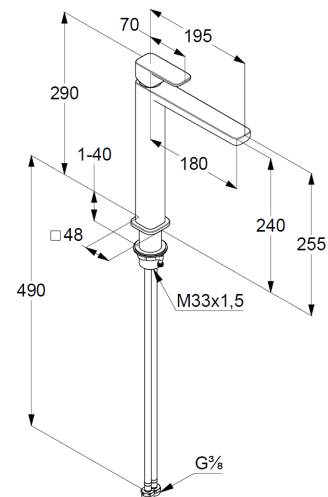

washbowl mixer  
single lever mixer  
1-hole mounted  
solid lever, metal  
aerator M18,5 PCA  
ceramic cartridge with hot water safety device  
flow rate at 3 bar 4,5 l/ min.  
fixed spout  
flexible hoses G3/8 DVGW approved  
shank-fixing  
without pop up waste  
EU taxonomy: max. 6 l/min. -  
Substantial Contribution (SC) possible

## Produktabbildung/ Product picture

## Maßzeichnung/ Dimensional drawing