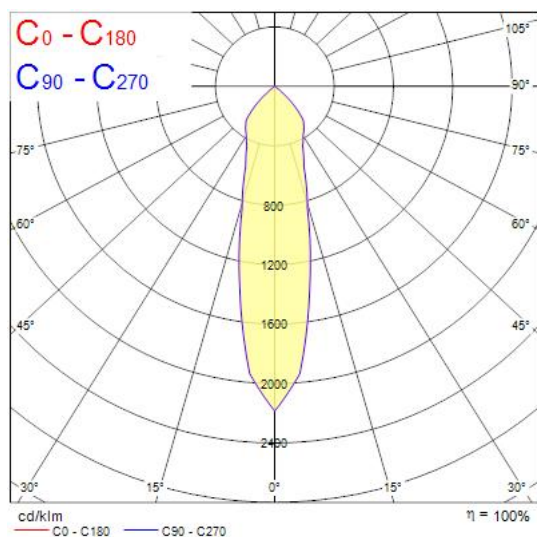

Concord

EXPOSPOT 90 ADJUSTABLE HE RA90 3000K NB WHITE 2070035

Electrical protection	Class II
Control gear type	Electronic ballast
Control gear mounting	Remote
Housing colour	White
IP rating	IP20
IK rating	IK02
Product EAN number	5025768700356
Warranty	5 years

Photometry