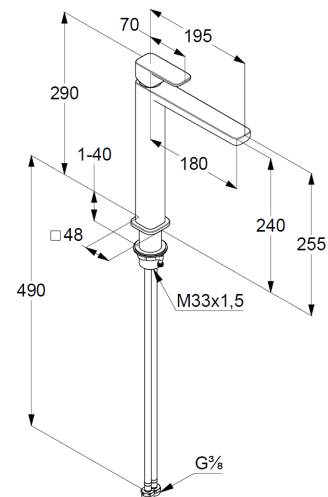

Technische Daten/ Technical Data

KLUDI RENON

single lever basin mixer for washbowls
DN 15

Ref.: 422985375

Finishes:
53 matt white

Product description
Manufacturer KLUDI GmbH & Co. KG
Typ: KLUDI RENON
single lever basin mixer for washbowls
Ref.: 422985375

washbowl mixer
single lever mixer
1-hole mounted
solid lever, metal
aerator M18,5 PCA
ceramic cartridge with hot water safety device
flow rate at 3 bar 4,5 l/ min.
fixed spout
flexible hoses G3/8 DVGW approved
shank-fixing
without pop up waste
EU taxonomy: max. 6 l/min. -
Substantial Contribution (SC) possible

Produktabbildung/ Product picture

Maßzeichnung/ Dimensional drawing

Durchfluss/ Flow rate