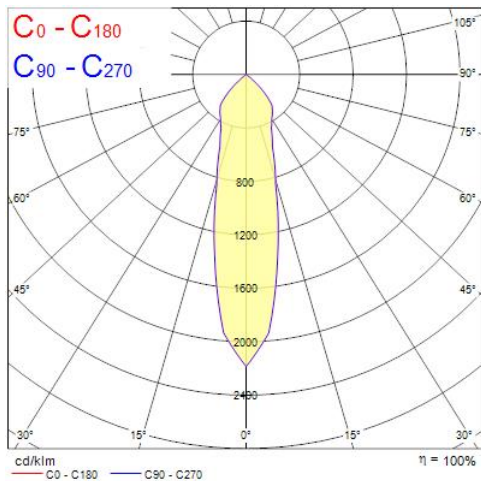

Concord

EXPOSPOT 90 ADJUSTABLE HE RA90 3000K NB WHITE 2070035

Features

- Integrated LED adjustable accent downlight, single head, ideal for retail and display applications, die-cast aluminium body, passive cooling, beam angle: 25°, optics: aluminium reflector and lens combination, colour temperature: 3000K warm white, total system power: 28W, total fixture output: 2536lm, 91lm/W, LOR: 100%, colour rendering: Ra 90 typical, LED Chromacity: 3 step MacAdam ellipse, IR/UV free light source without heat radiation, operating voltage: 220-240V / 50-60Hz, electronic driver, non-dimmable, electrical protection: CLASS II, ingress protection rating: IP20, suitable for internal environment only, ceiling cut-out: 140mm, dimensions: 150x104mm, weight: 0.77kg.

Product Overview

Product name	EXPOSPOT 90 ADJUSTABLE HE RA90 3000K NB WHITE
Technology	LED
Cap/Base	N/A
Housing	Aluminium
Mount	Ceiling recessed mounting
Fixture rating	Enclosed
Fixture luminous flux (lm)	2536
Luminaire efficacy (lm/W)	91
LOR (%)	100
Colour temperature (K)	3000
Light colour	Warm White
CRI (Ra)	90
Colour Variation Initial (SDCM)	3
Photobiological Risk Group	RG1
Total power consumption (W)	28

Photometry

Distance [m]	Cone diameter [m]	E(0°) E(C0)	E(12.6°) E(C0)
0.5	0.22	22174	10390
1.0	0.45	5543	2583
1.5	0.67	2454	1148
2.0	0.89	1366	645
2.5	1.12	887	413
3.0	1.34	615	287

Distance [m] Cone diameter [m] Illuminance [lx]