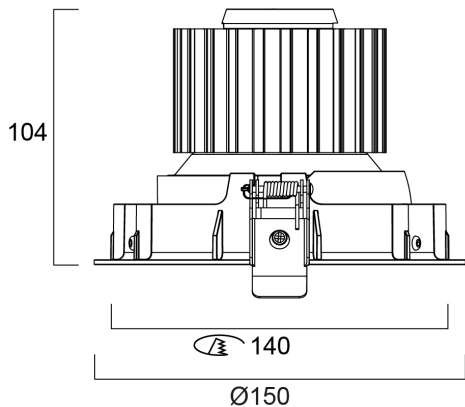

Photometry

Distance [m]	Cone diameter [m]	E(0°) E(C0)	E(12.6°) E(C0)
0.5	0.22	22174	10390
1.0	0.45	5543	2583
1.5	0.67	2454	1148
2.0	0.89	1366	645
2.5	1.12	887	413
3.0	1.34	615	287

Distance [m] Cone diameter [m] Illuminance [lx]

— C0 - C180 (Half beam angle: 25.2°)

Concord

EXPOSPOT 90 ADJUSTABLE HE RA90 3000K NB WHITE 2070035

Technical drawings

Data table

GENERAL DATA

Product name	EXPOSPOT 90 ADJUSTABLE HE RA90 3000K NB WHITE
Technology	LED
Cap/Base	N/A
Housing	Aluminium
Mount	Ceiling recessed mounting
Fixture rating	Enclosed
Performance ambient temperature Tq (°C)	25
Warranty	5 years

LIFETIME DATA

Lifespan L70 B50	100000
Lifespan L80 B20	100000
Lifespan L90 B10	54500

PHYSICAL DATA

Housing colour	White
IP rating	IP20
IK rating	IK02
Nominal Product Width (mm)	150
Nominal Product Diameter (mm)	150

Concord

EXPOSPOT 90 ADJUSTABLE HE RA90 3000K NB WHITE 2070035

Weight (kg)	0.77
Recessed Depth (mm)	104

PACKAGING

Single packaging type	Carton
Product EAN number	5025768700356
Packaging single width (cm)	18.0
Packaging single depth (cm)	16.0
DUN14 (outer)	05025768700356
Packaging outer length / height (cm)	18.0