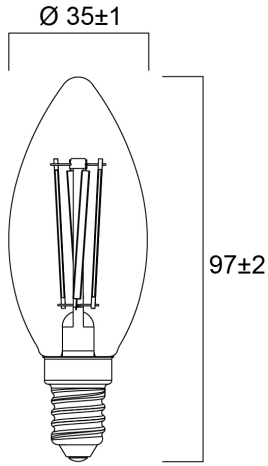

## Product Overview

Product name	ToLEDo RT Candle V5 ST DIM 470LM 827 E14 SL
Technology	LED
Watt (Rated) (W)	4.5
Fixture rating	Open
E-number FI	4740924
Colour temperature (K)	2700
CRI (Ra)	80
Colour Variation Initial (SDCM)	6
Photobiological Risk Group	RG1
Wattage (W)	4.5
Product EAN number	5410288293677
Warranty	3 years

## Technical drawings

### PHYSICAL DATA

Nominal Product Length (mm)	97
Nominal Product Diameter (mm)	35
Weight (kg)	0.021