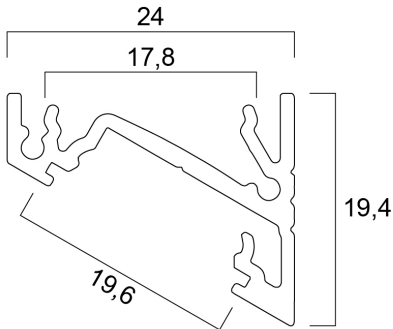

Technical drawings