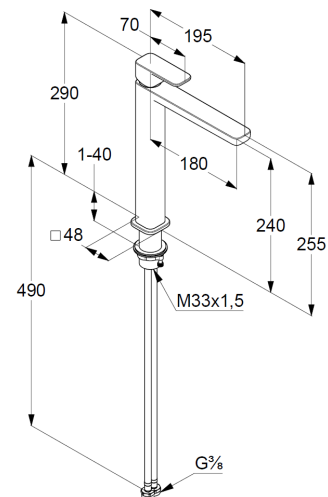

single lever basin mixer for washbowls

Ref.: 42298N075

washbowl mixer

single lever mixer

1-hole mounted

solid lever, metal

aerator M18,5 PCA

ceramic cartridge with hot water safety device

flow rate at 3 bar 4,5 l/ min.

fixed spout

flexible hoses G3/8 DVGW approved

shank-fixing

without pop up waste

EU taxonomy: max. 6 l/min. -

Substantial Contribution (SC) possible

## Produktabbildung/ Product picture

## Maßzeichnung/ Dimensional drawing